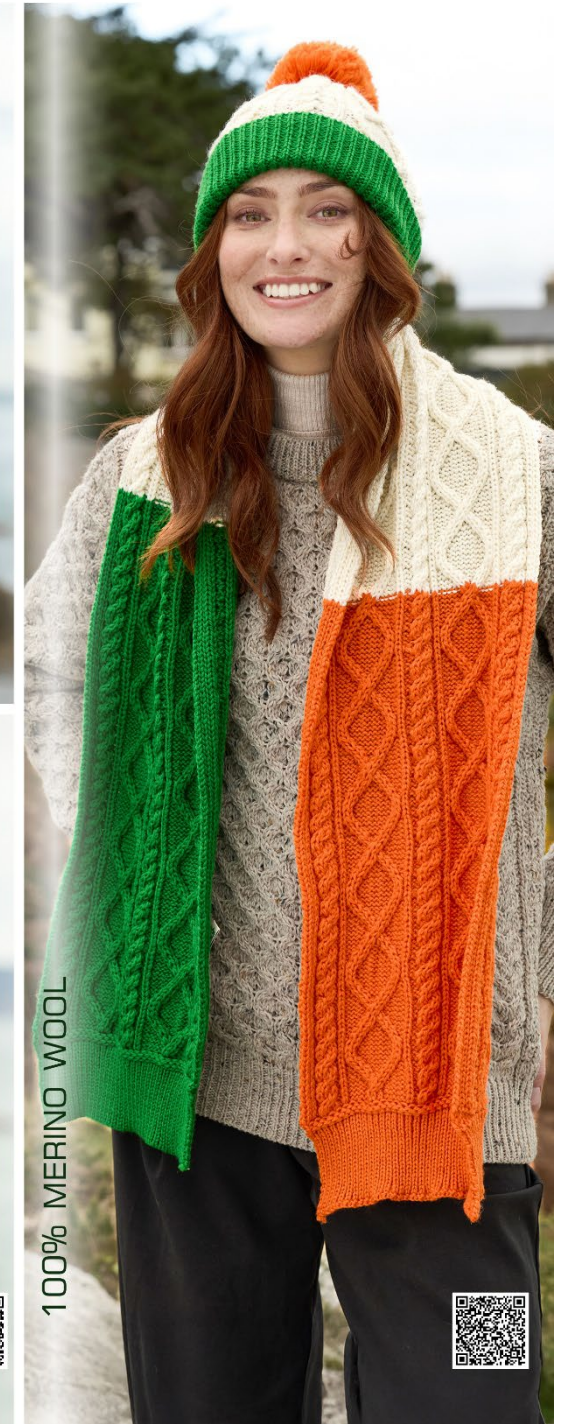

- NATURAL 
- MOSS 
- CHARCOAL 
- BLACKWATCH 
- FLECK 
- CASPIAN 
- SKIDDAW 

100% MERINO WOOL

- NATURAL SKY PINK 
- NATURAL MERMAID 
- OATMEAL MALLARD 
- OATMEAL SIENNA 
- ARMY GREEN NAVY 
- PEACOCK CHARCOAL 