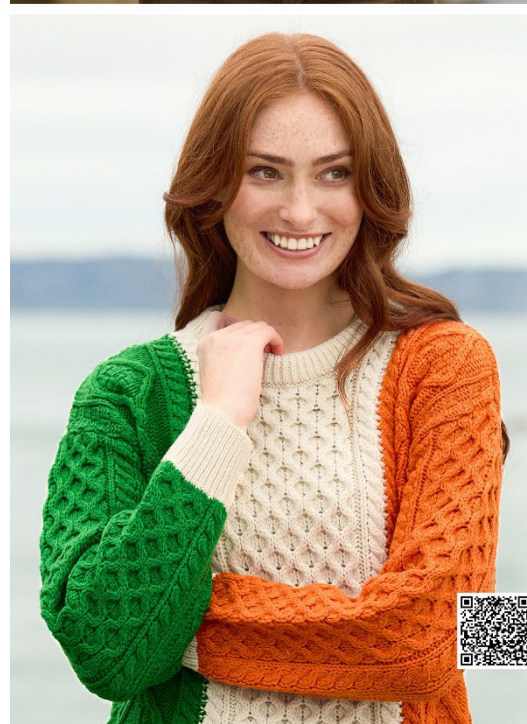

- NATURAL 
- MOSS 
- CHARCOAL 
- BLACKWATCH 
- FLECK 
- CASPIAN 
- SKIDDAW 

100% MERINO WOOL

- NATURAL SKY PINK 
- NATURAL MERMAID 
- OATMEAL MALLARD 
- OATMEAL SIENNA 
- ARMY GREEN NAVY 
- PEACOCK CHARCOAL 