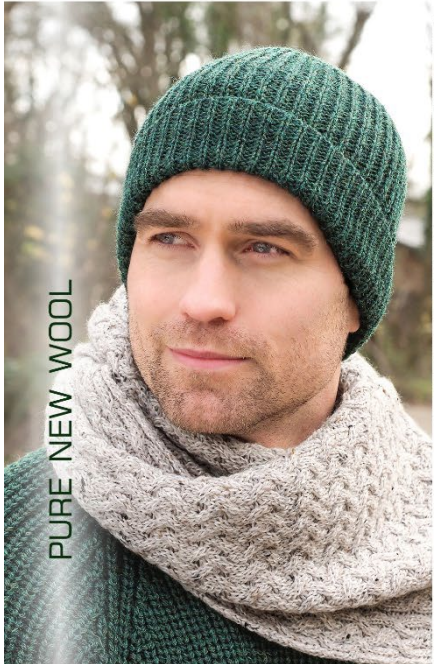

X4957 HAT ONE SIZE

X4944 THROW 40"x 60"

PURE NEW WOOL